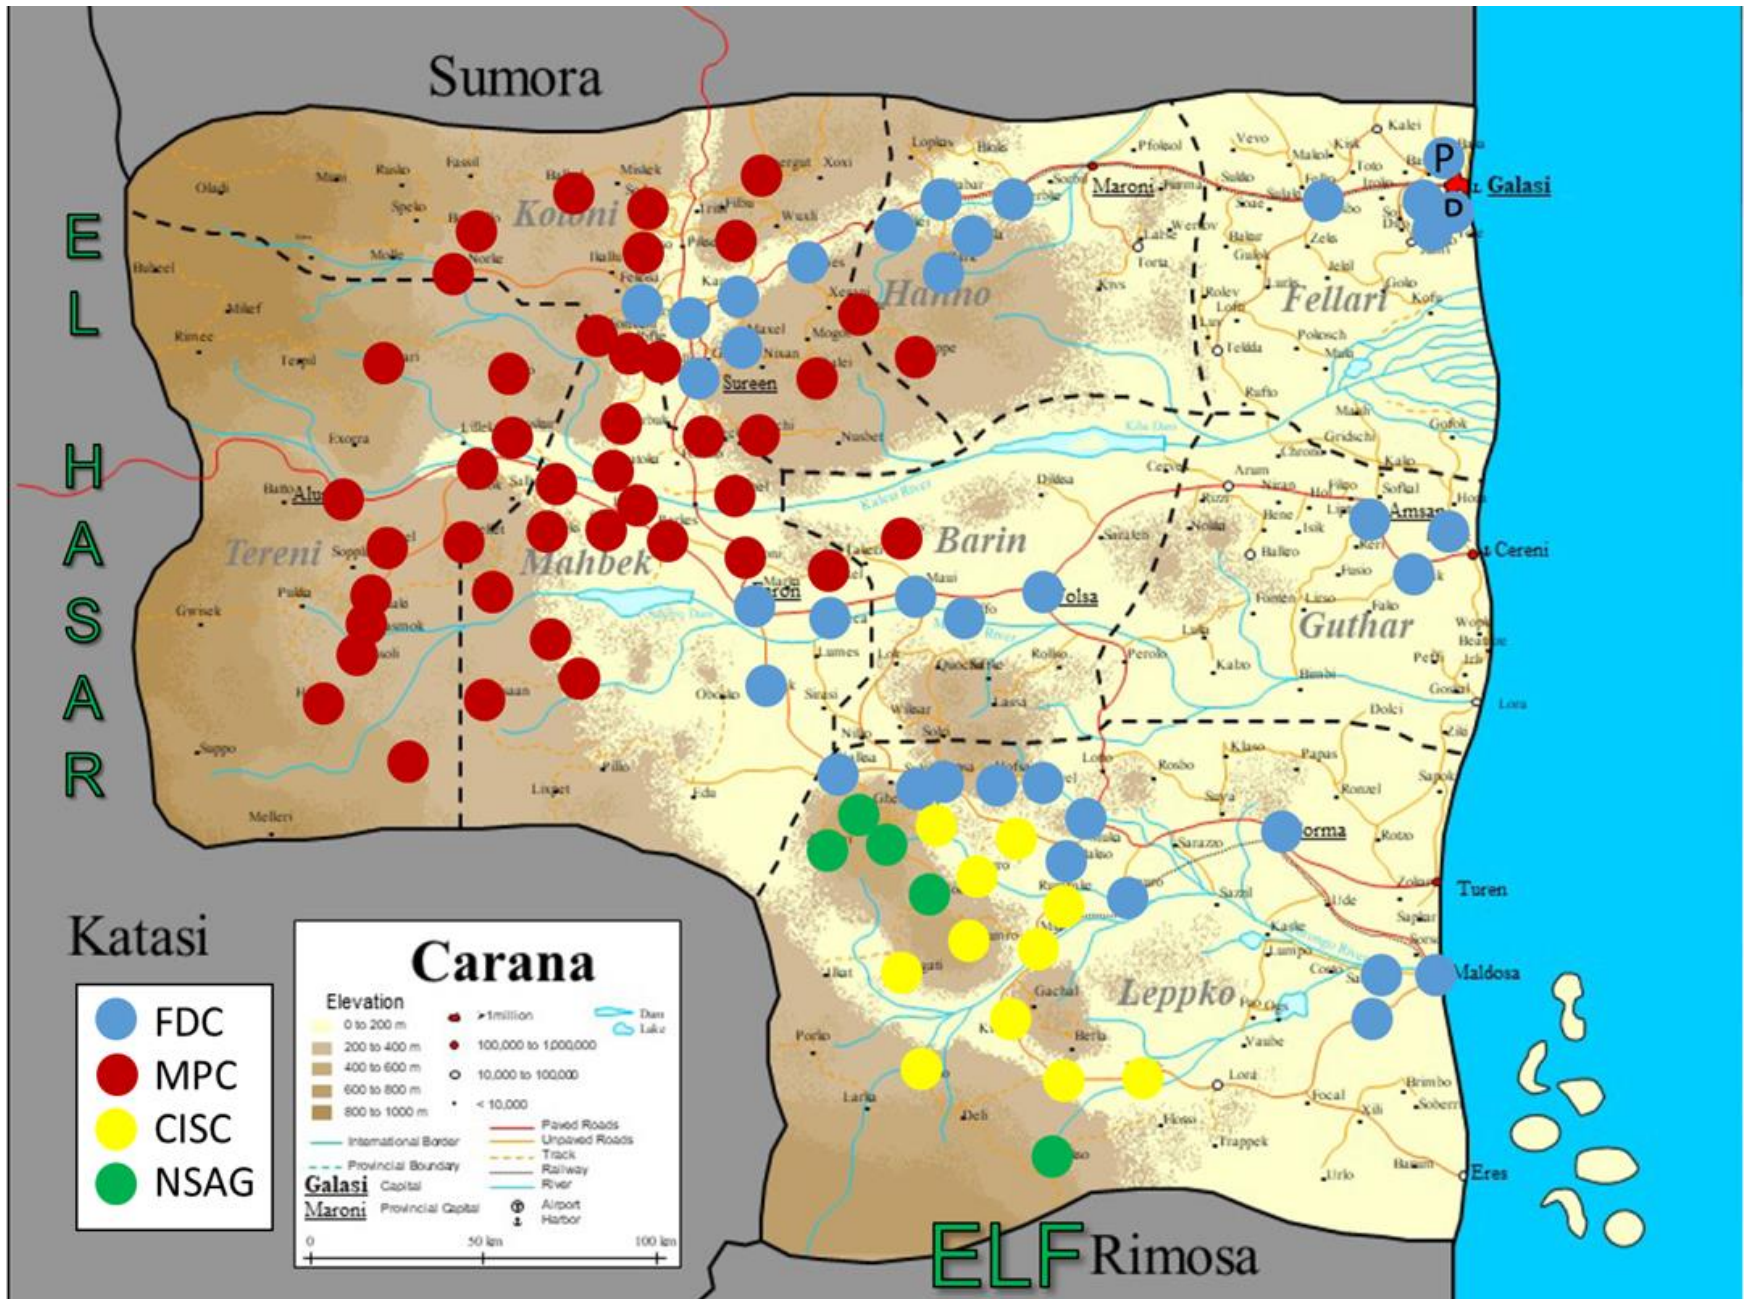

# Carana Administrative boundaries

# Carana Ethnic distribution

# Locations of Belligerent Groups in Carana

KALEI 2 Stations		24		4
LISBO 1 Station		12		2
TORTA 1 Station		12		2
MARONI 4 Stations		48		8
AKABAR 2 Stations		24		2
TEKKLA 1 Station		12		2
CERENI 5 Stations		60		10
AMSAM 3 Stations		36		6
AMSAM 3 Stations		36		6
MAUI 2 Stations		24		12
<b>FPU I GALASI</b>		160		40
<b>FPU II GALASI</b>		160		40
<b>FPU III AMSAM</b>		160		40
<b>FPU IV FOLSA</b>		160		40