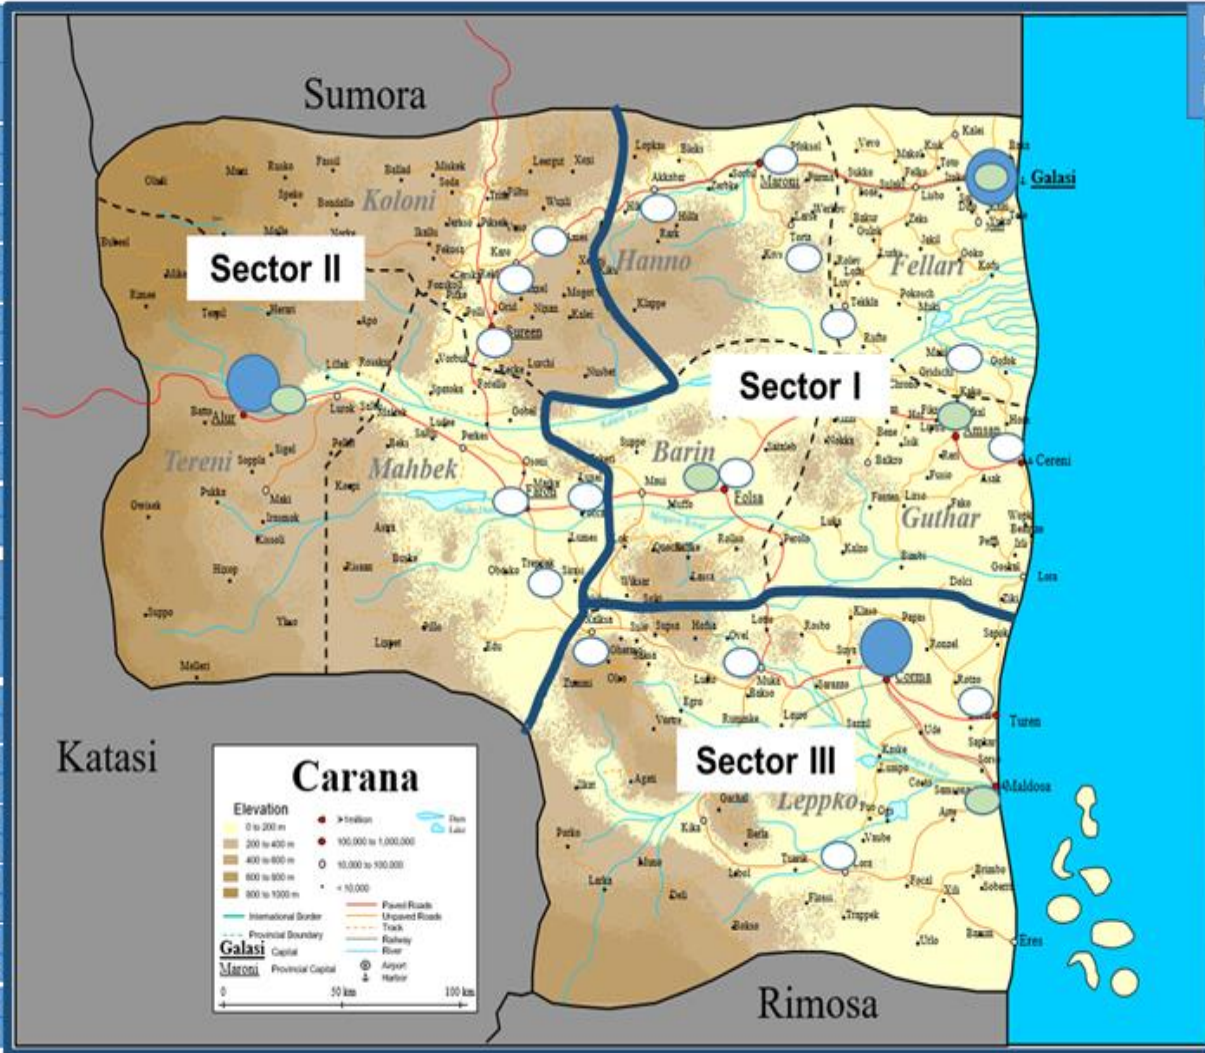

# The 8<sup>th</sup> Continent

# Carana Ethnic distribution

# UNAC Police Deployment

UNPOL - Deployment Map

<b>SHQ II ALUR</b>		32
		5

AMES 1 Station		12		2
KARO 1 Station		12		2
SUREEN 2 Stations		42		7
FARON 4 Stations		48		8
FOCCA 1 Station		12		2
TREPPEK 1 Station		12		2
<b>FPU VI ALUR</b>		160		40

<b>SHQ III CORMA</b>		82
<b>3 Stations</b>		14

XALKSA 2 Stations		24		4
MUKA 1 Station		12		2
LORA 3 Stations		32		6
MALDOSA 5 Stations		60		10
TUREN 4 Stations		48		8
<b>FPU V MALDOSA</b>		160		40

<b>MHQ &amp; SHQ I</b>		194
<b>12 Stations &amp; Police Academy</b>		32